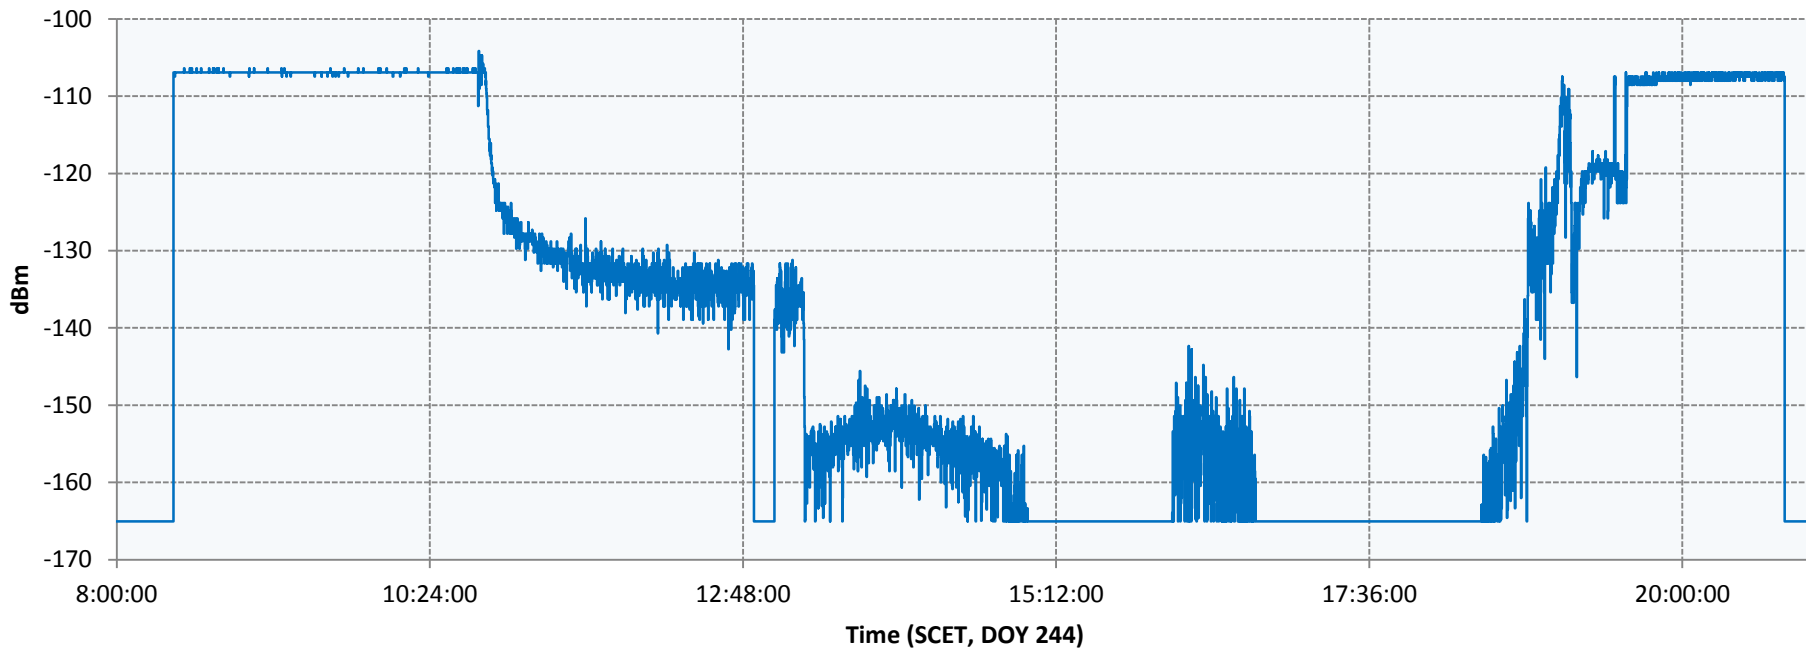

Rev 197 Telemetry Plots
2013/244 – 08:00-21:00 SCET

E-0216 EU

E-0418 DN

Atmosphere Ingress

14:45-15:05

E-0216 EU

Behind Saturn

16:00-16:50

E-0216 EU

E-0418 DN

E-0418 DN

Rings Egress
18:20-18:35

E-0216 EU

E-0418 DN

E-0224 DN