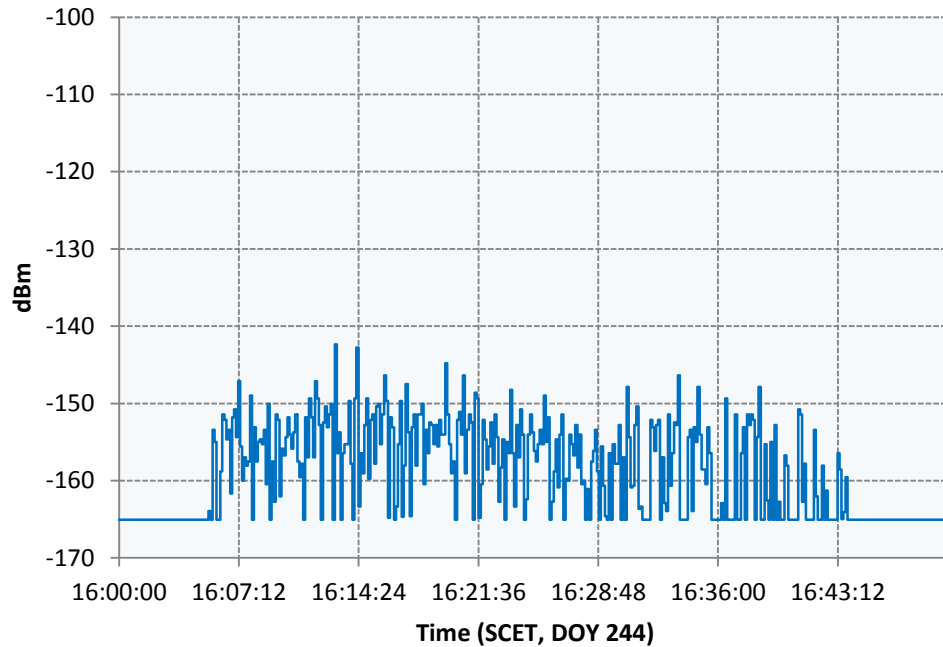

Rev 197 Telemetry Plots
2013/244 – 08:00-21:00 SCET

E-0216 EU

E-0418 DN

Atmosphere Ingress

14:45-15:05

E-0216 EU

Behind Saturn

16:00-16:50

E-0216 EU

E-0418 DN

E-0418 DN

Rings Egress
18:20-18:35

E-0216 EU

E-0418 DN

E-0224 DN