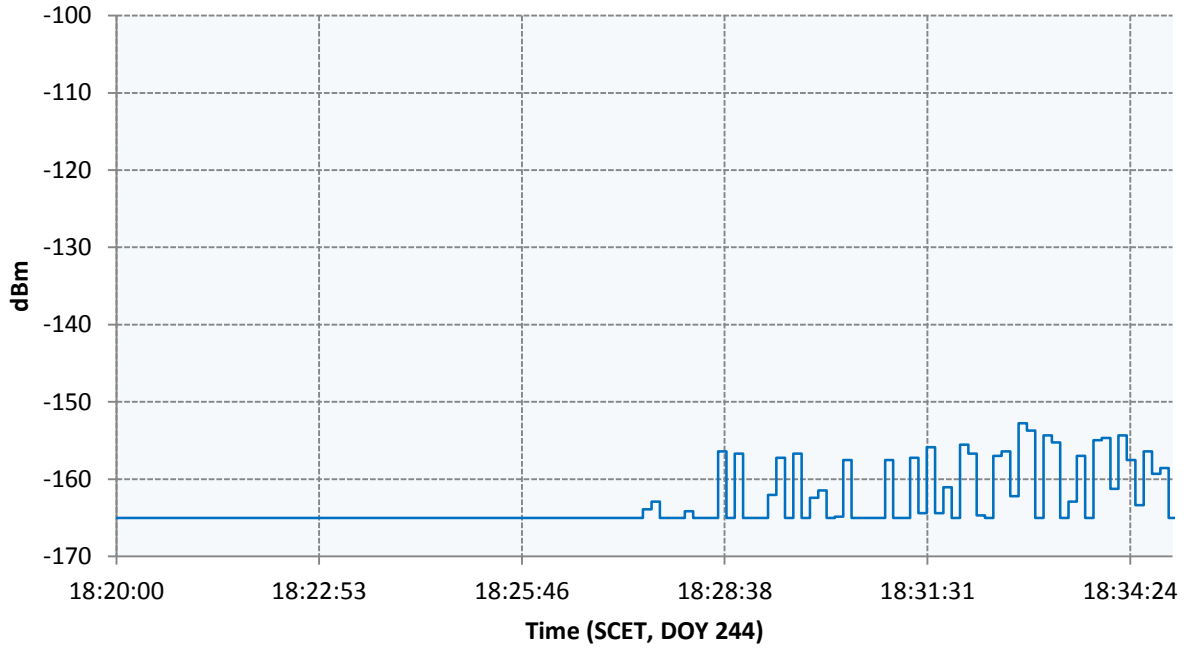

Rev 197 Telemetry Plots
2013/244 – 08:00-21:00 SCET

E-0216 EU

E-0418 DN

Atmosphere Ingress

14:45-15:05

E-0216 EU

Behind Saturn

16:00-16:50

E-0216 EU

E-0418 DN

E-0418 DN

Rings Egress
18:20-18:35

E-0216 EU

E-0418 DN

E-0224 DN