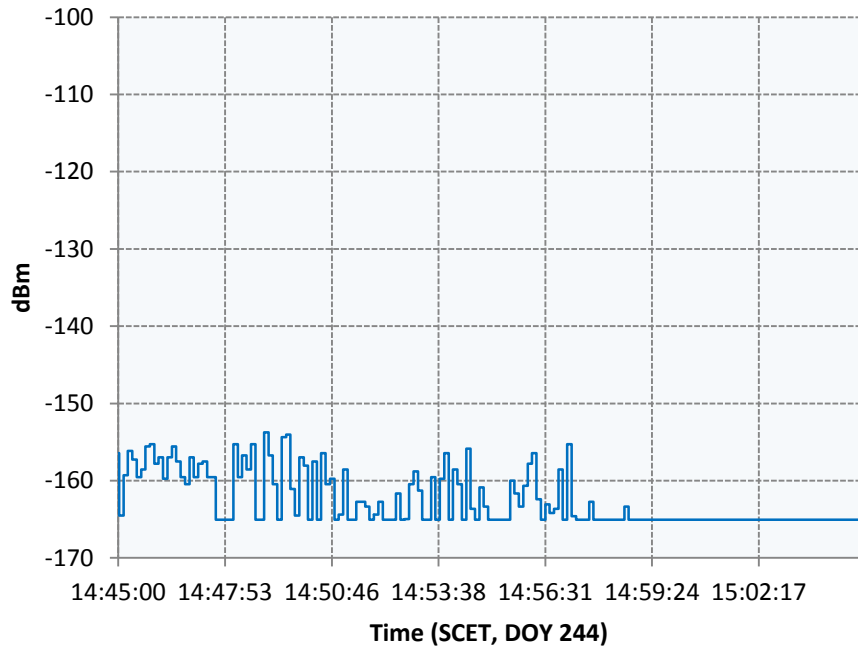

Rev 197 Telemetry Plots
2013/244 – 08:00-21:00 SCET

E-0216 EU

E-0418 DN

Atmosphere Ingress

14:45-15:05

E-0216 EU

Behind Saturn

16:00-16:50

E-0216 EU

E-0418 DN

E-0418 DN

Rings Egress
18:20-18:35

E-0216 EU

E-0418 DN

E-0224 DN