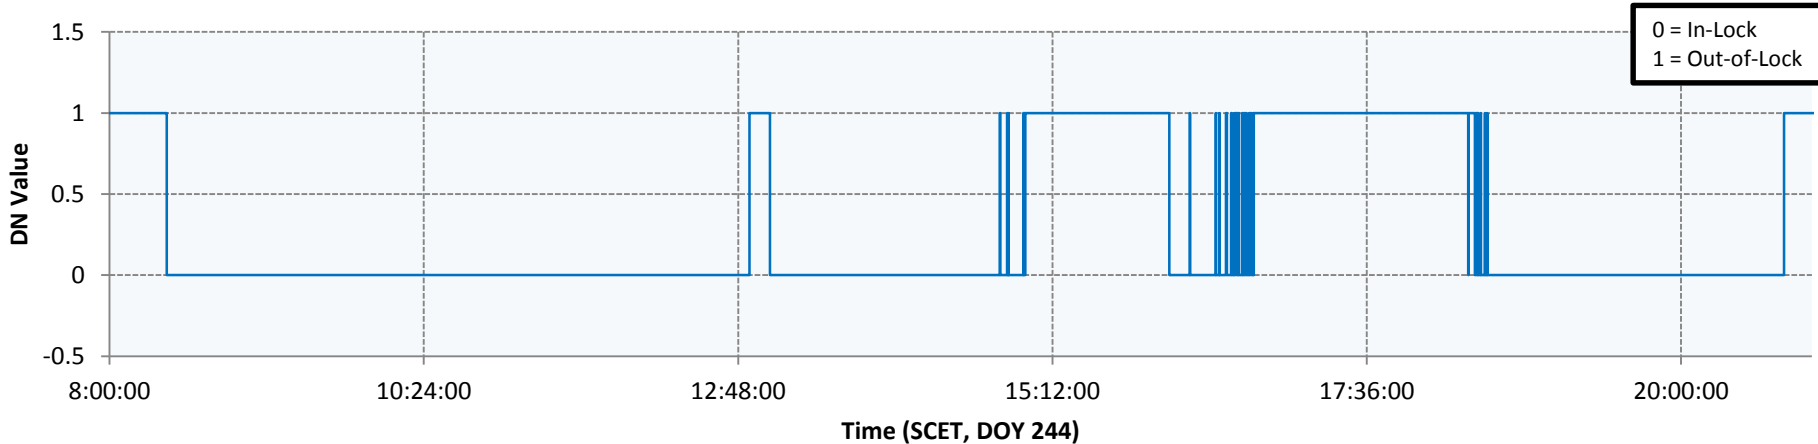

Rev 197 Telemetry Plots
2013/244 – 08:00-21:00 SCET

E-0216 EU

E-0418 DN

Atmosphere Ingress

14:45-15:05

E-0216 EU

Behind Saturn

16:00-16:50

E-0216 EU

E-0418 DN

E-0418 DN

Rings Egress
18:20-18:35

E-0216 EU

E-0418 DN

E-0224 DN